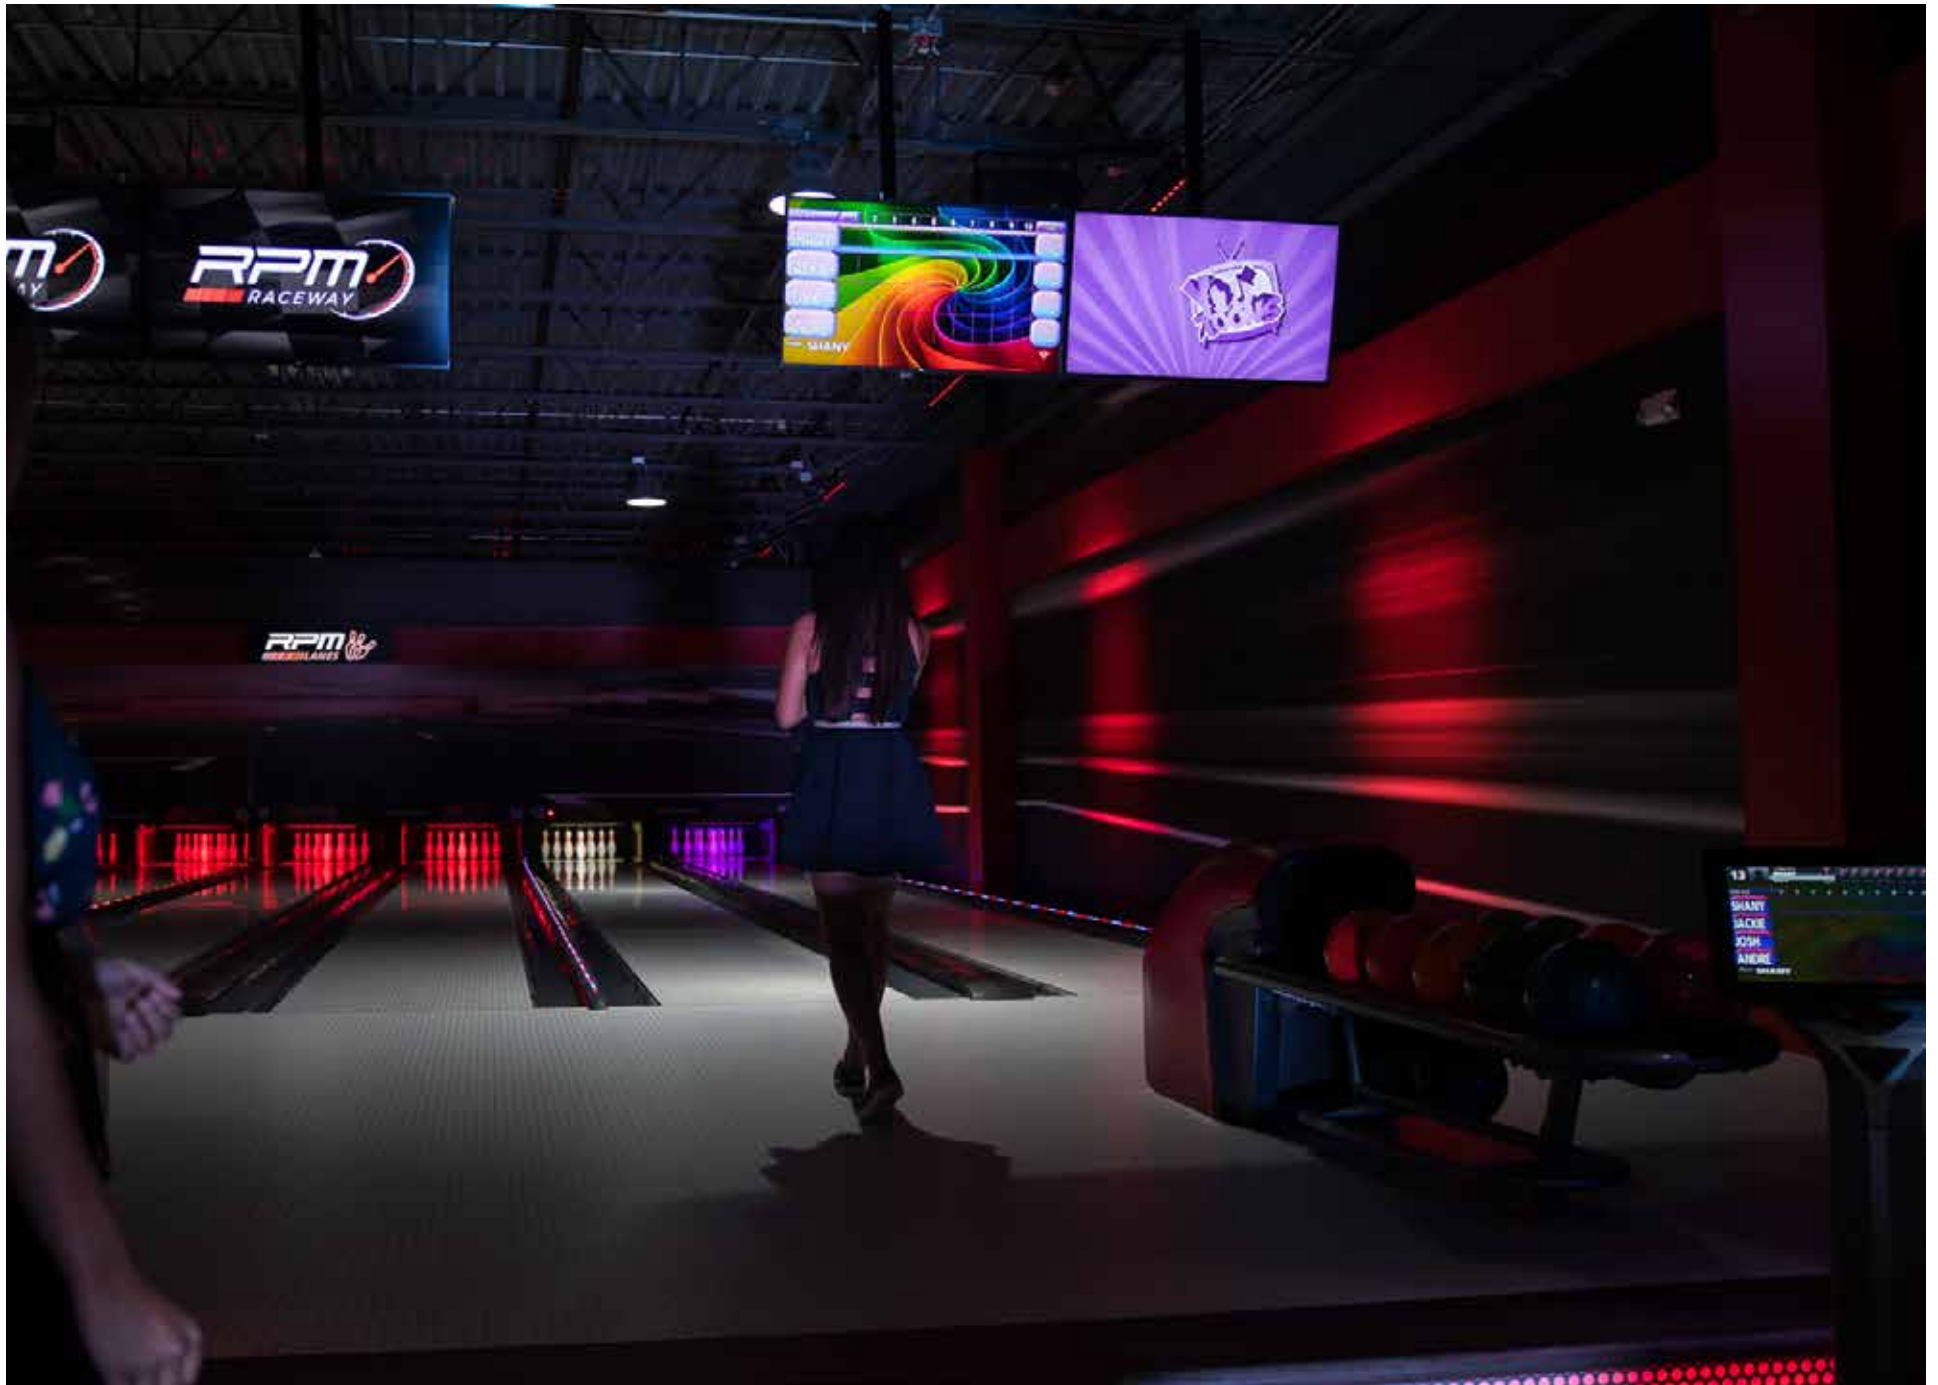

PHOTOBOOK

RPM Raceway

Stamford, CT, USA
14 Lanes

RPM Raceway - Stamford, CT, USA - 14 lanes - Family Fun Center

RPM Raceway - Stamford, CT, USA - 14 lanes - Family Fun Center

RPM Raceway - Stamford, CT, USA - 14 lanes - Family Fun Center

RPM Raceway - Stamford, CT, USA - 14 lanes - Family Fun Center