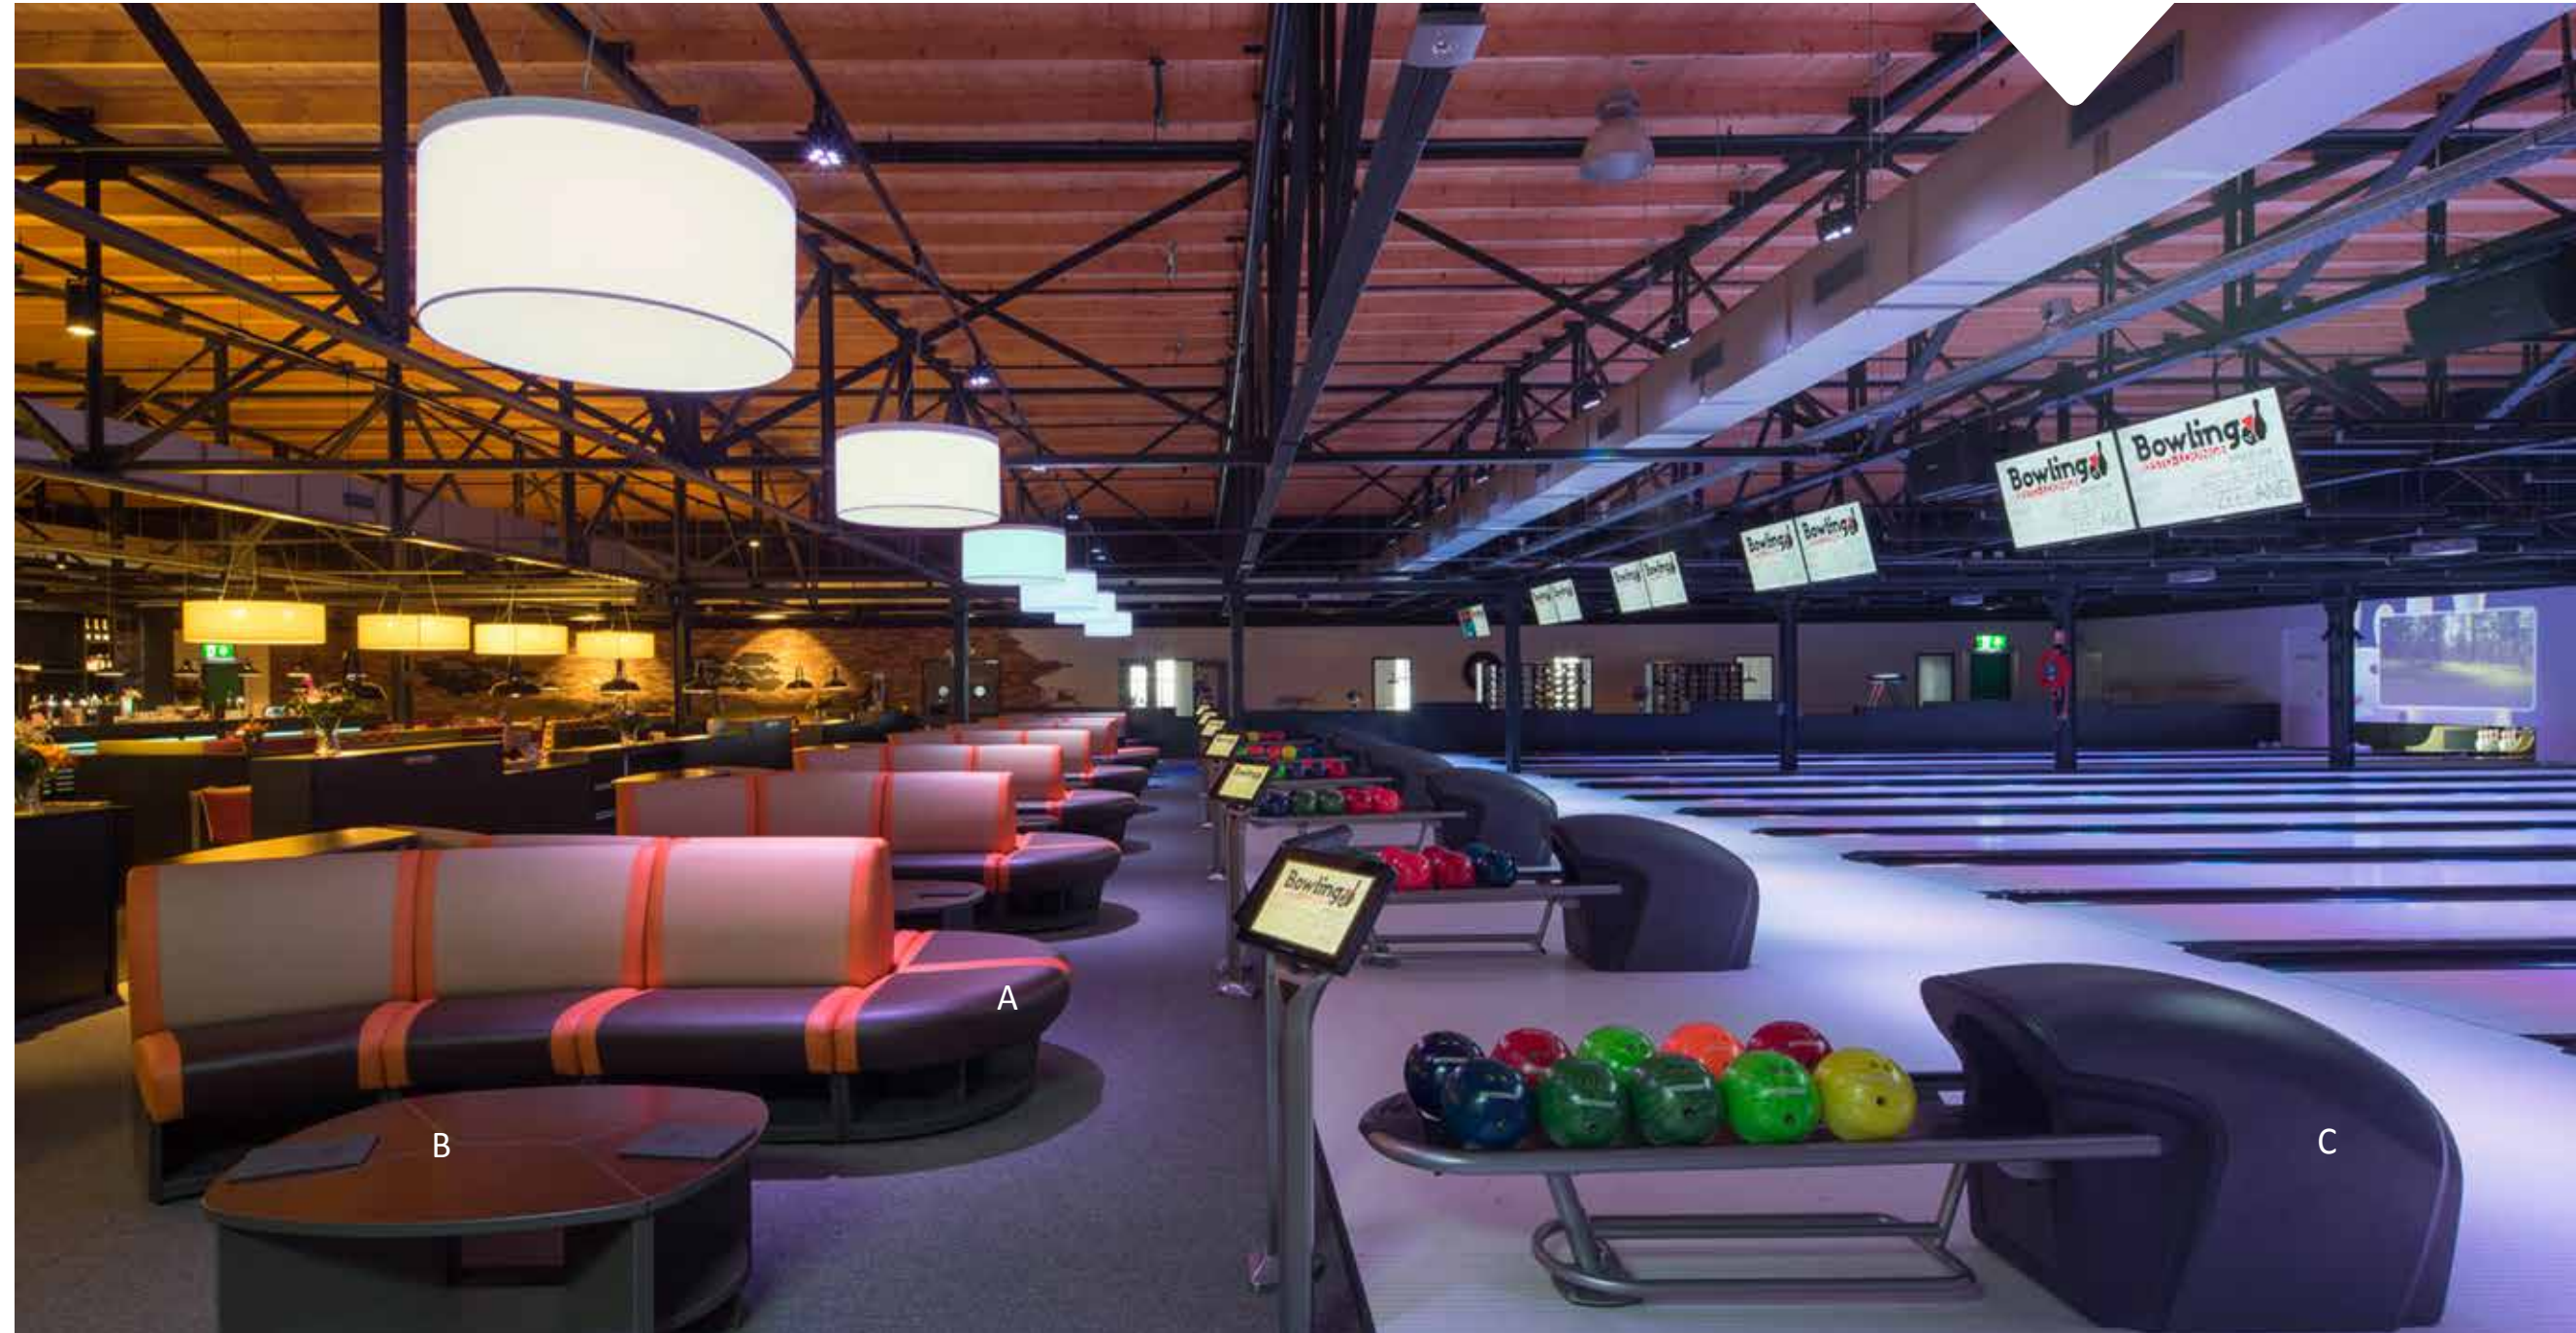

HARMONY

IN DESIGN

QUBICAAMF

NESTLED IN THE NETHERLANDS

BOWLING & RESTO-LOUNGE
Bergen op Zoom, The Netherlands

Impeccably designed with rich mocha and orange nuances, the Bowling&Resto-Lounge reflects an innovative concept in Europe

- A. Infinity Modular Sofa in the Soundtrack theme (Buff, Brown, with Orange Accents).
Seat up to 7 adults per lane.
612.-300-275
- B. Harmony Modular Coffee Table: Our most popular table can be separated to create individual food and beverage areas or can be assembled lengthwise for a unique function. Here in classic mahogany with slate banding.
612-300-234
- C. Harmony Ball Return: Sculpted design in a sleek grey with built-in customer safeguards.
612-300-260

NESTLED IN THE NETHERLANDS

BOWLING & RESTO-LOUNGE
Bergen op Zoom, The Netherlands

Infinity furniture, Boutique lanes, Harmony Ball Returns and upwardly mobile clientele make this location the best place to be