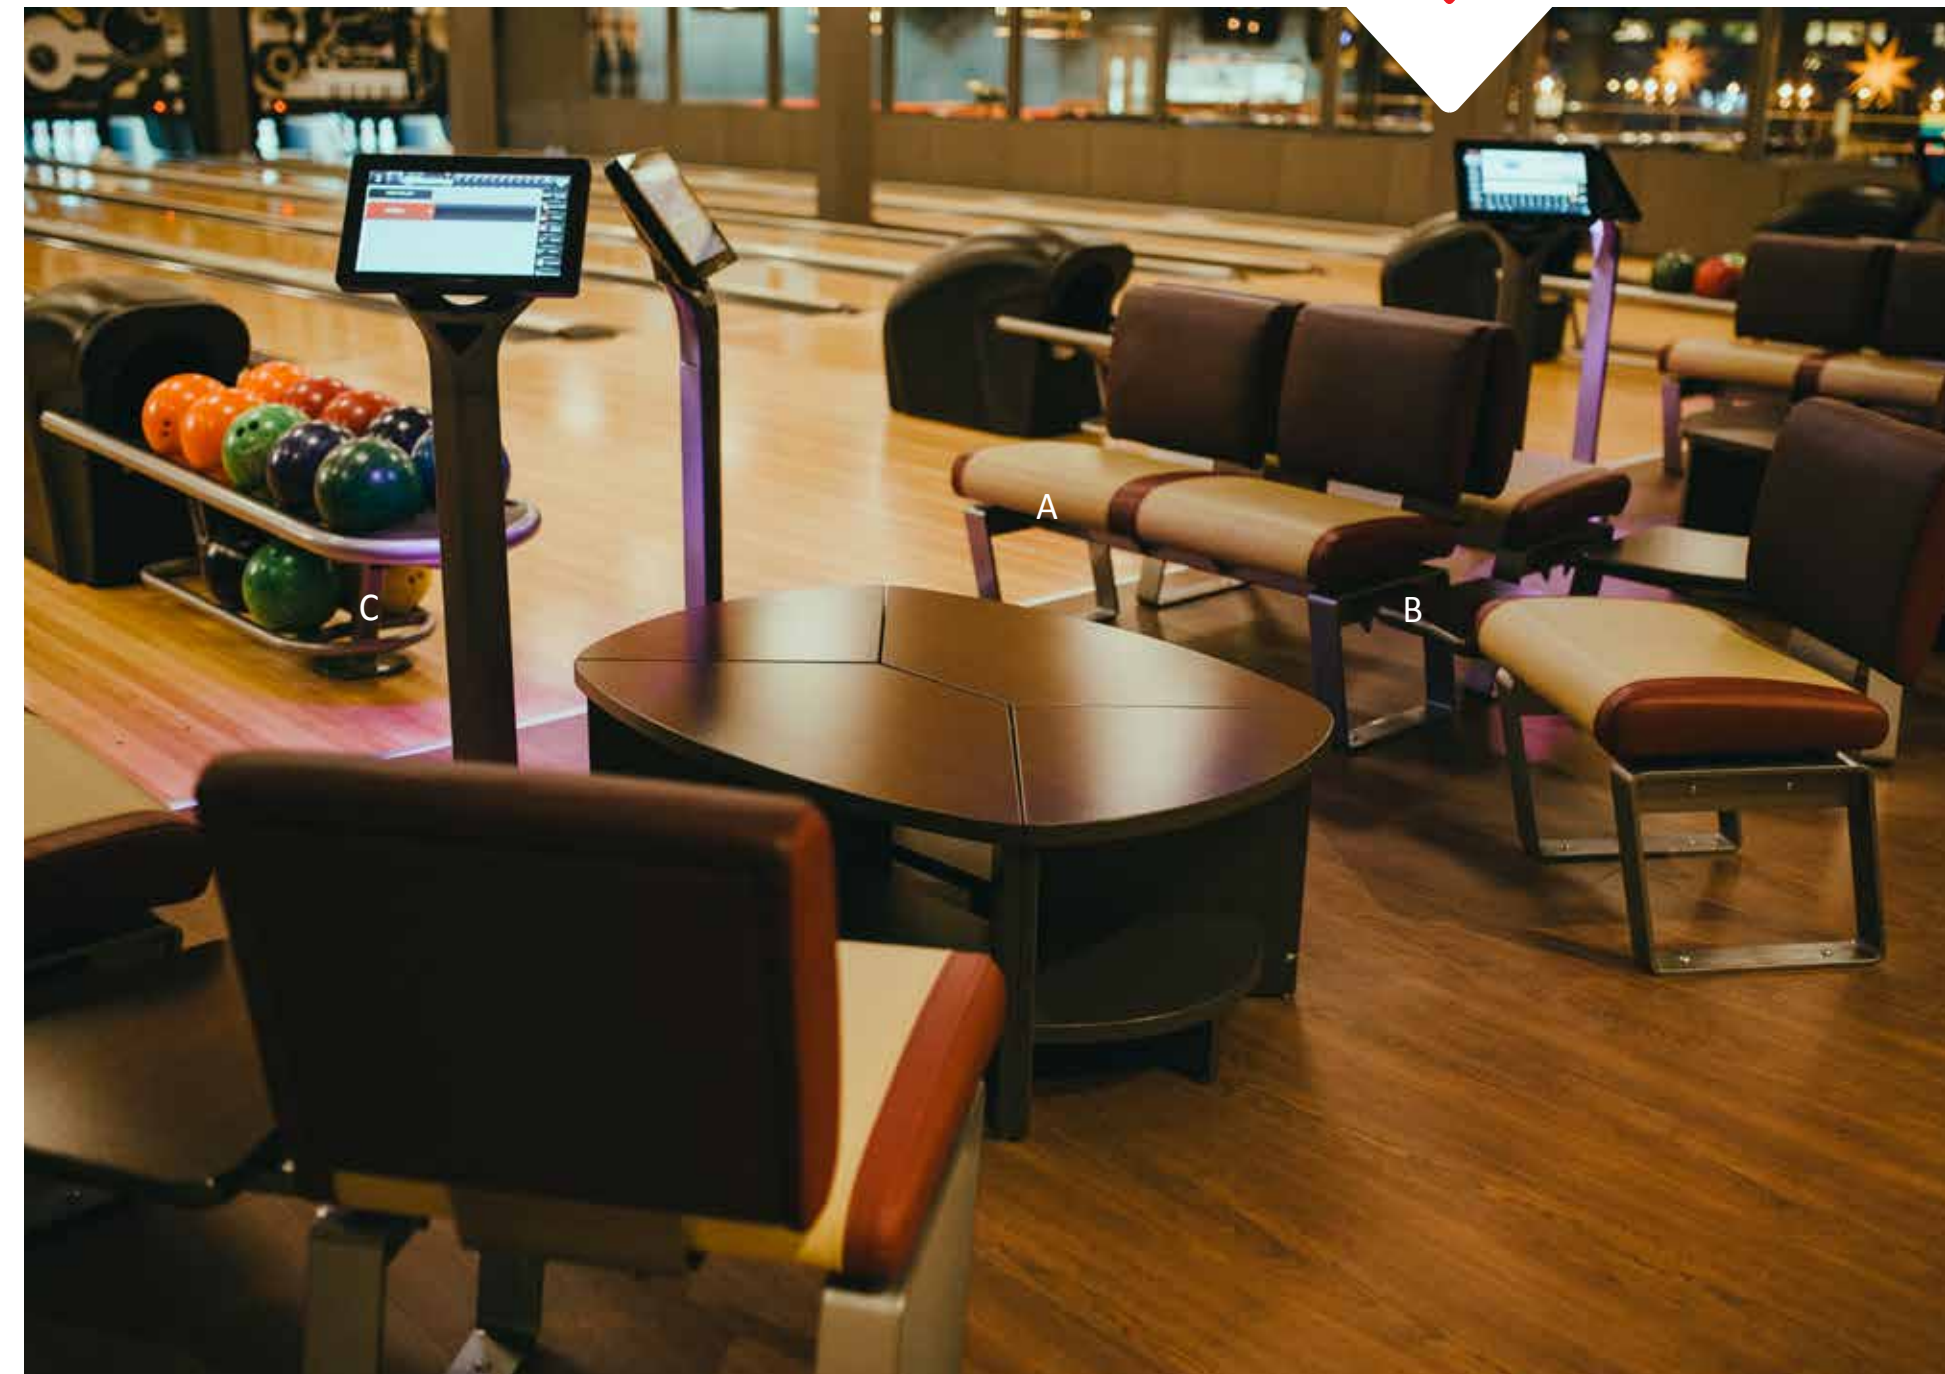

LIKE A WHOLE OTHER COUNTRY!

TEN LANES
Skovde, Sweden

Sporty Synergy seating in Harmony's warm Country theme creates the perfect space for wide open bowling

- A. Synergy 3 Seat Benches: Ordered in the Harmony Country theme, these benches surround the settee with Maroon backs and Maize seats tastefully accented in a wild Pomegranate.

612-300-214

 SYNERGY

LIKE A WHOLE OTHER COUNTRY!

TEN LANES
Skovde, Sweden

Synergy's flexible elements are right at home in the land that created the modular furniture phenomenon

- A. Synergy 2 Seat Bench: Country theme of Maroon, Maize, and Pomegranate.
612-300-212
- B. Synergy Wedge Union Table: Wisconsin Oak wood tones combine the one seat and two seat bench into a unified seating element.
- C. Harmony Lower Ball Rack: These popular ad-on's free up space in other areas of the concourse in addition to providing more ball storage for league bowlers. Holds eight extra balls.
612-300-262

BOWLING ALONG THE HIGHWAY

HOOCH & BLOTTOS
Eire, PA, USA

Harmony's flexibility allows it to be the perfect match to the space saving Highway 66 Suite Spot bowling attraction

- A. Harmony Modular Coffe Table, shown as two separated narrow units, works perfectly with the compact mini bowling lanes.
612-300-234
- B. Two Seat Infinity Sofas personalized by simply taking the Soundtrack color combination and modifying the arrangement.
612-300-270

IN PERFECT HARMONY

STRIKE
Moscow, Russia

- A. 4-Seat Triangular Table: Everyone faces the action with this comfortable bowling cluster table. Also available with a rectangular top. Great for the lanes, concourse, snack bar, or anywhere people meet.