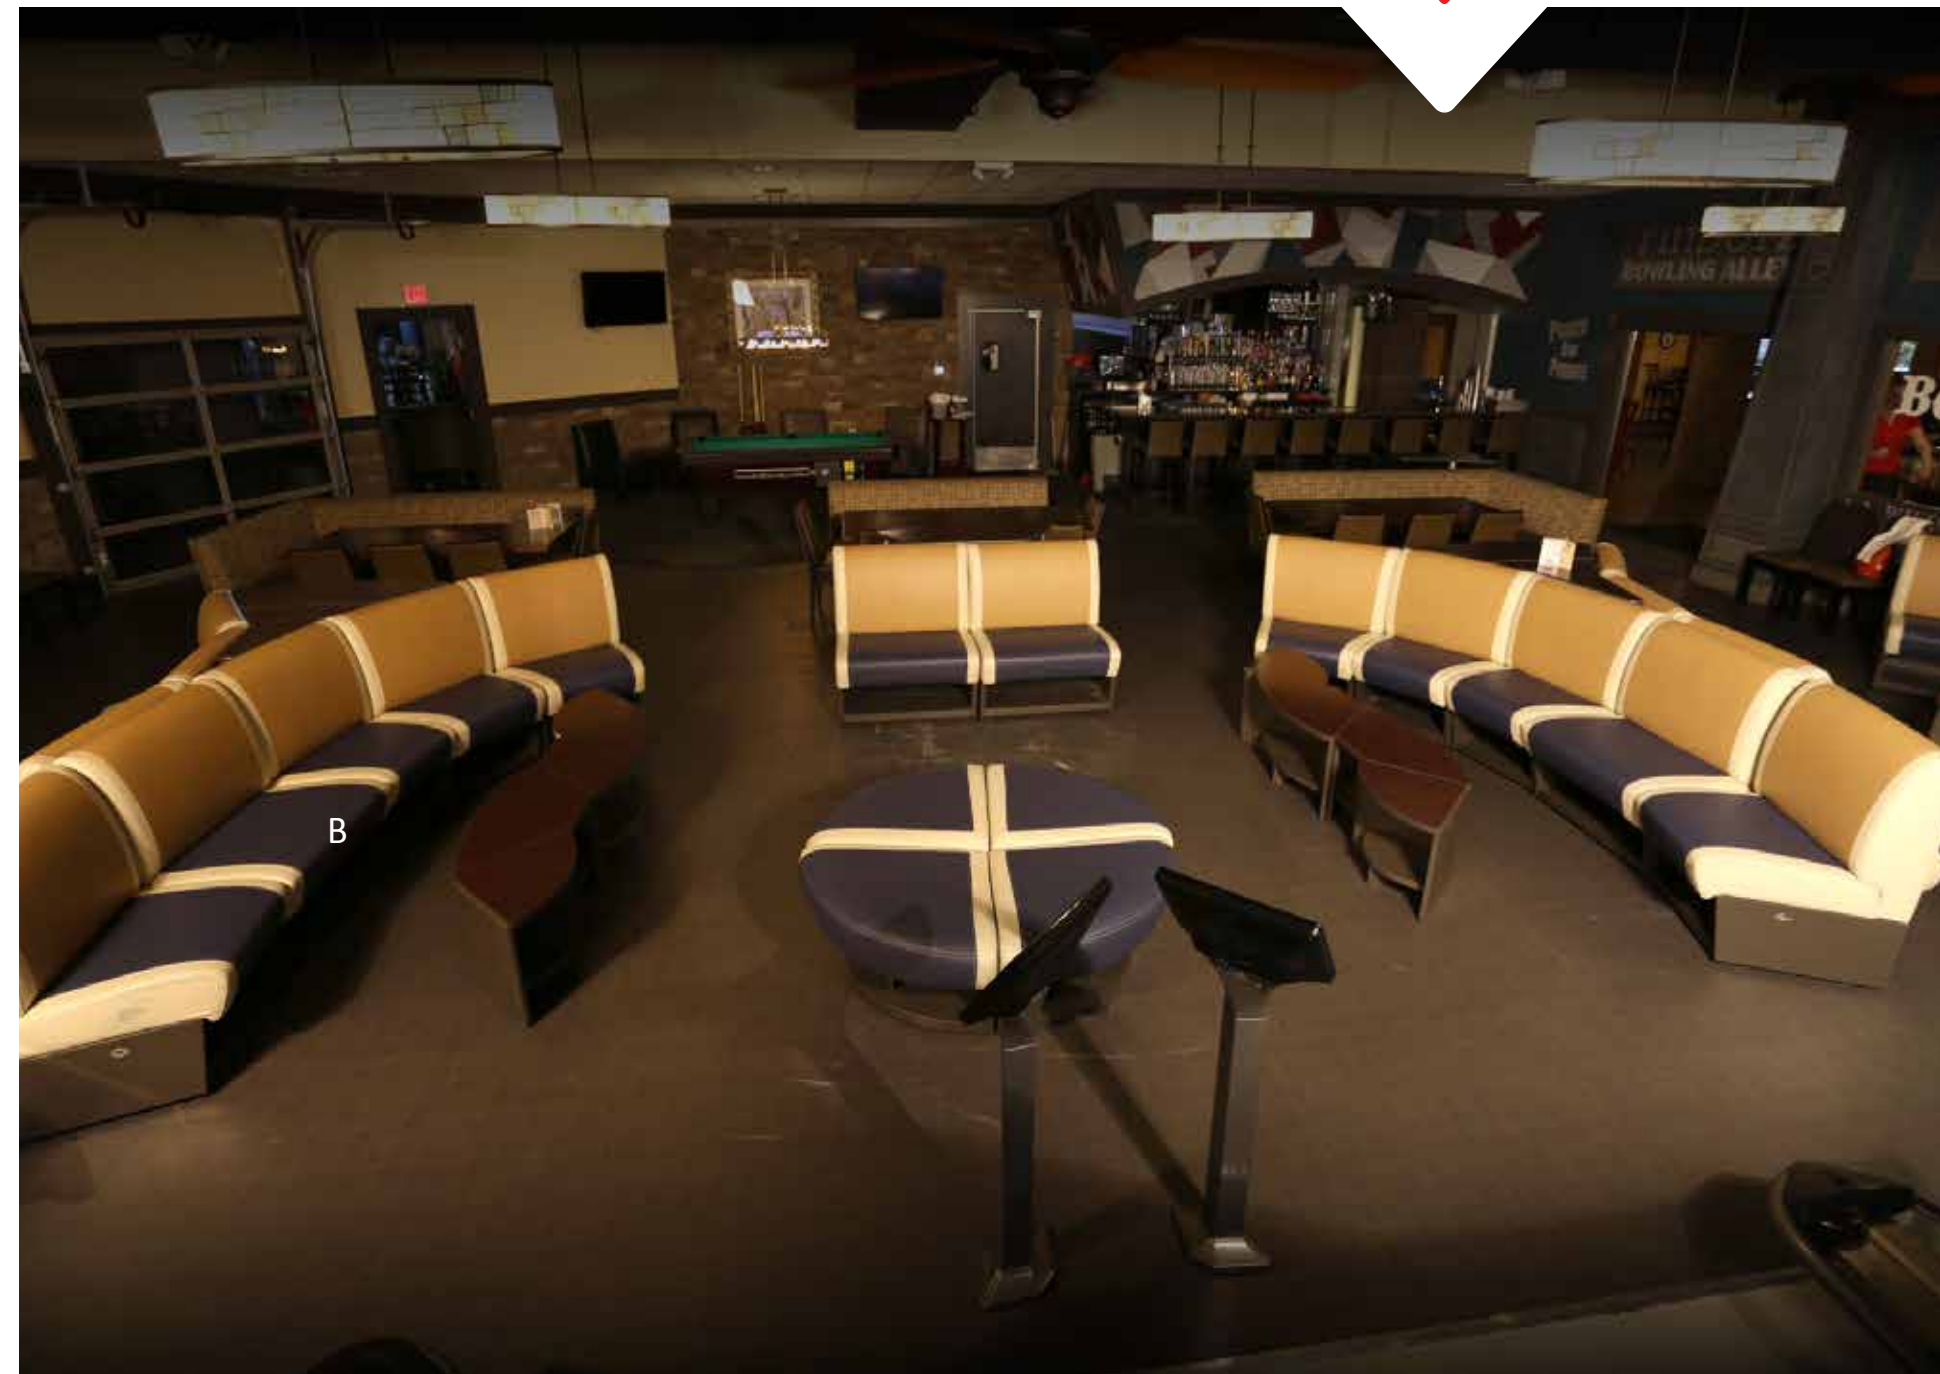

ORDER ON THE LANES

HEADPINZ ENTERTAINMENT CENTER
Ft. Myers, FL - USA

The Infinity seating delivers unmatched value to the bowling experience. Only Infinity allows you to reconfigure your seating layout to more comfortably accommodate the needs of your guests and maximize revenue and socialization. Smooth gliding wheels and locking cams make rearranging a snap

- A. Infinity Modular Sofa (4 sections) in a custom color selection. Arrange it for leagues, parties, and open play.
  612-300-275
- B. Infinity Modular Sofas in a 4 lane open or event layout.
  612-300-275 x 4