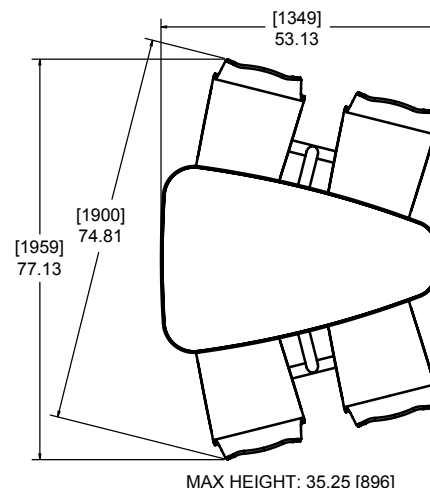

612-300-259

Cluster Tables

4-Seat Rectangular Top Table with 4 seats attached*

612-300-245

4-Seat Triangular Top Table with 4 seats attached*

612-300-246

* Bowler console not included with the table.

TABLE Color Options