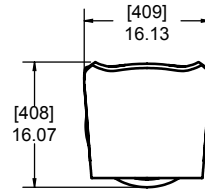

Chair - Table Height, Swivel, Bolt Down

612-300-225

MAX HEIGHT: 36.46 [926]

Chair- Table Height, Non-Swivel, Bolt Down

612-300-283

MAX HEIGHT: 36.46 [926]

Chair - Table Height, Non-Swivel, Free Standing

612-300-227

MAX HEIGHT: 36.46 [926]

Stool - Bar Height, Swivel, Bolt Down

612-300-228

MAX HEIGHT: 37.91 [962]

Stool - Bar Height, Swivel, Free Standing

612-300-229

MAX HEIGHT: 37.91 [962]

Navajo Red