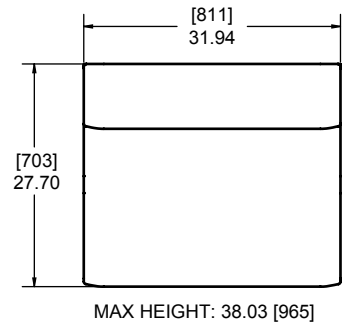

Upholstered Sofa - Straight Element

612-300-222

Upholstered Sofa - Wedge Element