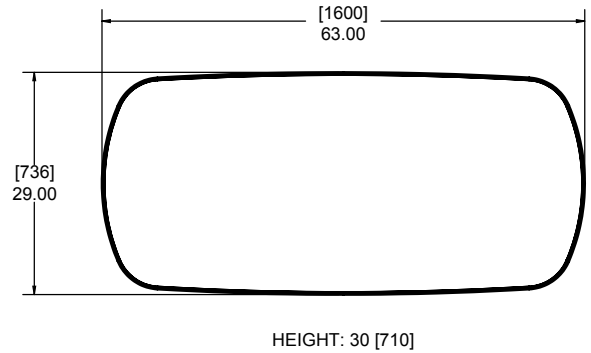

Cocktail & Party Tables

4-Seat Rectangular Table, Cocktail Top Height, Bolt Down

612-300-236