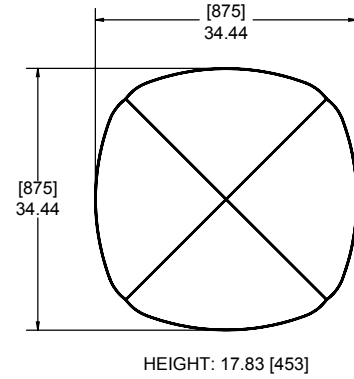

MAX HEIGHT: 36.46 [926]

Stool - Bar Height, Swivel, Bolt Down

612-300-228

MAX HEIGHT: 37.91 [962]

Stool - Bar Height, Swivel, Free Standing

612-300-229

MAX HEIGHT: 37.91 [962]

Navajo Red

Small Modular Coffee Table

612-300-231

Arrow Variable Height Table, Free Standing

612-300-235

Personal Table

612 300 299

Cocktail & Party Tables

4-Seat Rectangular Table, Cocktail Top Height, Bolt Down