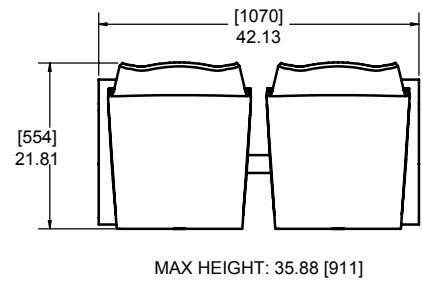

Optional end/union table available

-  Jewel Mahogany - Slate

ENERGY

Inline Hard Seat Bench - 3-Seat Arrangement

612-300-203

Inline Hard Seat Bench - 2-Seat Arrangement

612-300-202

Hard Seat Bench - 2+1 - Seat Arrangement w/ Wedge Union Table