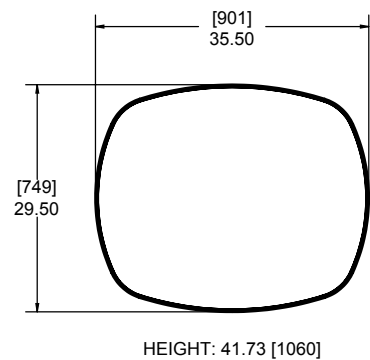

612-300-249

Inline Narrow Ball Storage Table (3 levels, 12 balls)