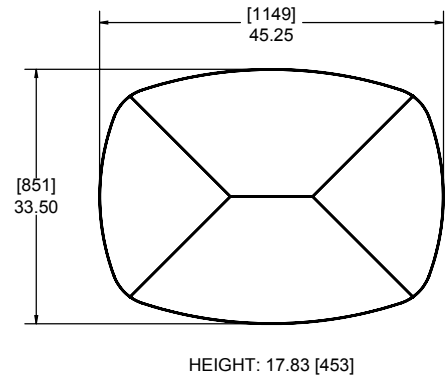

612-300-234

Large Modular Coffee Table