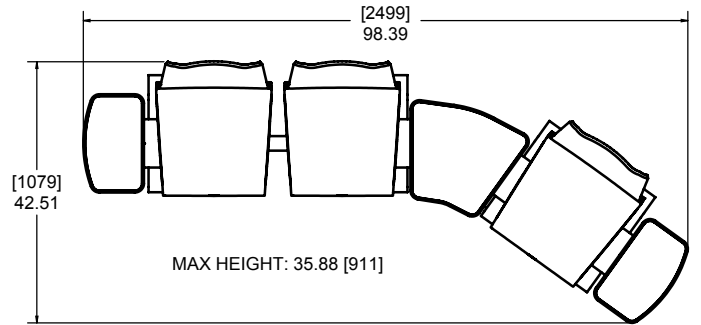

612-300-205

612-300-206