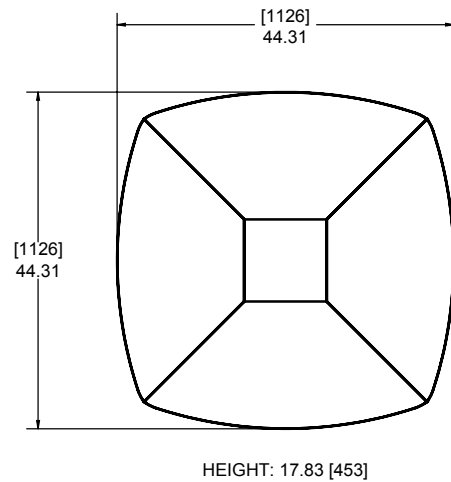

612-300-233