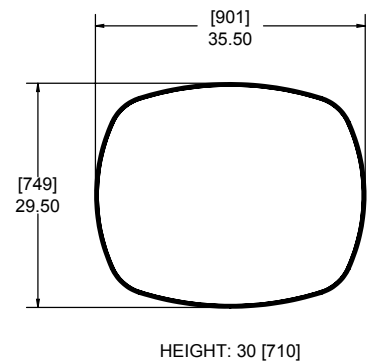

612-300-239

4-Seat Rectangular Table, High Top, w/ Storage Option, Bolt Down (stools not included)

612-300-240

4-Seat Rectangular Table, Cocktail Top Height, Free Standing

621 300 290

Cocktail & Party Tables

6-Seat Rectangular Table, Cocktail Top Height, Free Standing

621 300 292

Cocktail Table, Cocktail Top Height, Free Standing

612-300-241

Cocktail Table, Cocktail Top Height, Bolt Down

612-300-242

Cocktail & Party Tables