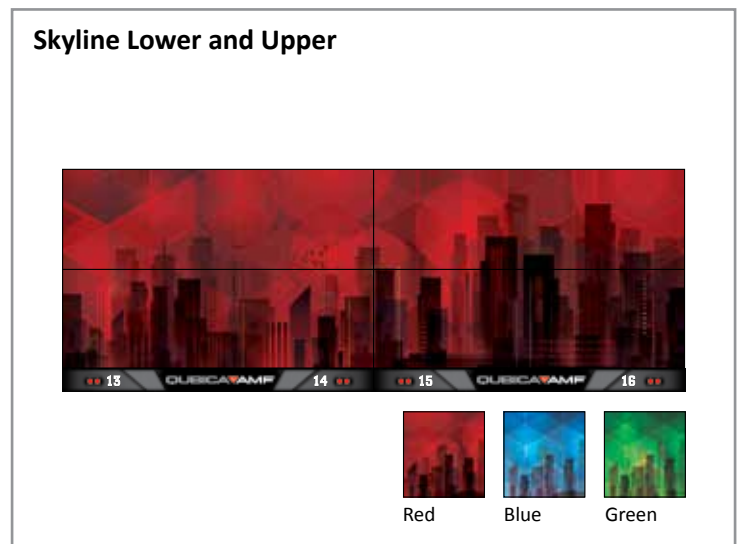

Masking Unit Collection