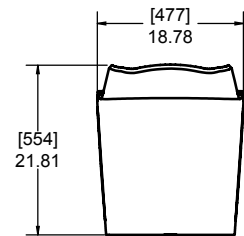

Chair - Table Height, Swivel, Bolt Down

612-300-225

MAX HEIGHT: 36.46 [926]

Chair- Table Height, Non-Swivel, Bolt Down

612-300-283

MAX HEIGHT: 36.46 [926]

Chair - Table Height, Non-Swivel, Free Standing

612-300-227

MAX HEIGHT: 36.46 [926]

Stool - Bar Height, Swivel, Bolt Down

612-300-228

MAX HEIGHT: 37.91 [962]

Stool - Bar Height, Swivel, Free Standing

612-300-229

MAX HEIGHT: 37.91 [962]

Navajo Red