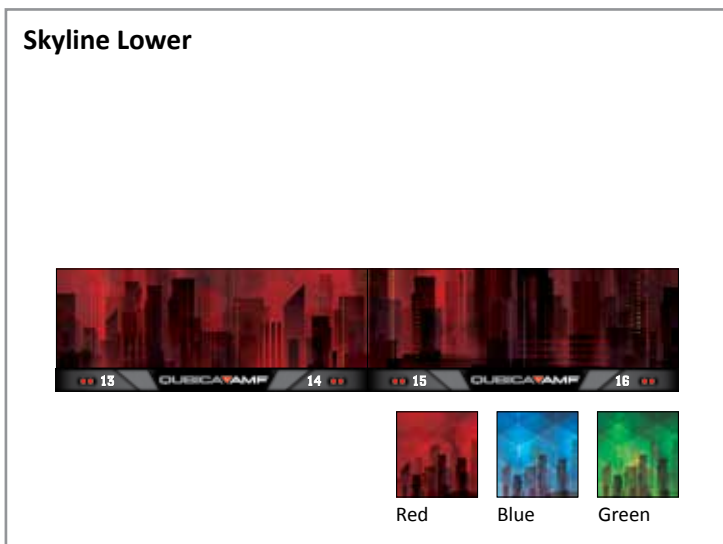

Masking Unit Collection