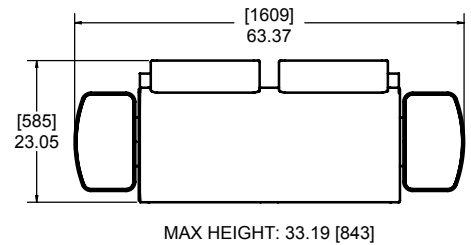

Upholstered Bench

Inline Upholstered Bench - 3-Seat Arrangement w/ End Tables

612-300-216

Upholstered Bench - 2-Seat Arrangement w/ End Tables

612-300-217

612-300-214