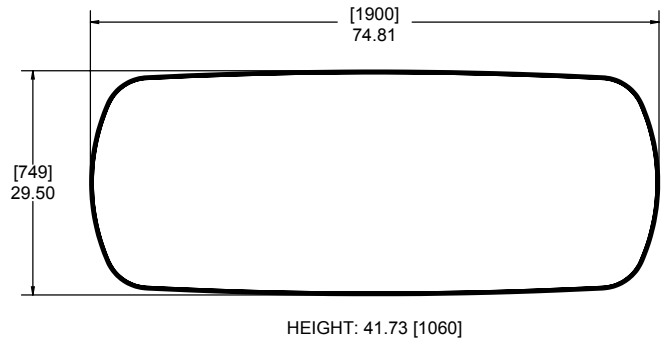

Cocktail & Party Tables

6-Seat Rectangular Table, Cocktail Top Height, Free Standing

621 300 292

Cocktail Table, Cocktail Top Height, Free Standing

612-300-241