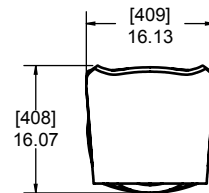

MAX HEIGHT: 36.46 [926]

Stool - Bar Height, Swivel, Bolt Down

612-300-228

MAX HEIGHT: 37.91 [962]

Stool - Bar Height, Swivel, Free Standing

612-300-229

MAX HEIGHT: 37.91 [962]

Navajo Red