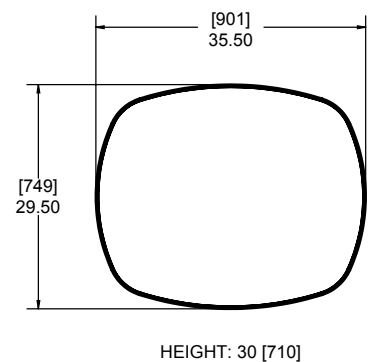

6-Seat Rectangular Table, Cocktail Top Height, Free Standing

621 300 292

Cocktail Table, Cocktail Top Height, Free Standing

612-300-241

Cocktail Table, Cocktail Top Height, Bolt Down

612-300-242

Cocktail & Party Tables