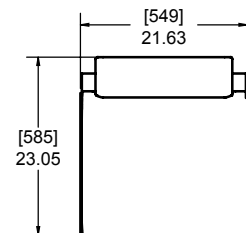

MAX HEIGHT: 33.19 [843]

Inline Upholstered Bench - 2-Seat Arrangement

612-300-212

MAX HEIGHT: 33.19 [843]

Upholstered Bench - 1-Seat Arrangement

612-300-211

MAX HEIGHT: 33.19 [843]

Upholstered Bench