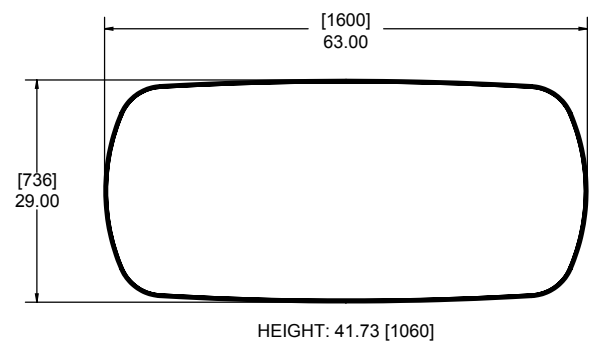

612-300-239

4-Seat Rectangular Table, High Top, w/ Storage Option, Bolt Down (stools not included)

612-300-240

4-Seat Rectangular Table, Cocktail Top Height, Free Standing

621 300 290

Cocktail & Party Tables

6-Seat Rectangular Table, Cocktail Top Height, Free Standing

621 300 292

Cocktail Table, Cocktail Top Height, Free Standing

612-300-241

Cocktail Table, Cocktail Top Height, Bolt Down

612-300-242

Cocktail & Party Tables