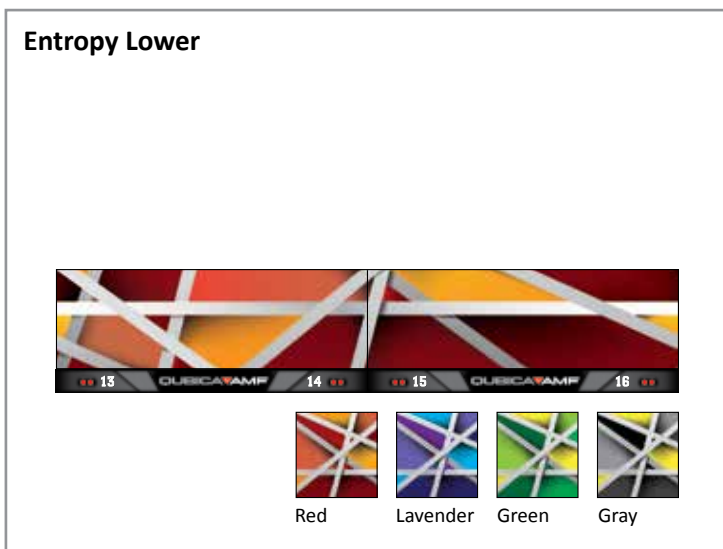

 Orange

 Green British

 Blue

 Gray

Harmony Masking Unit

Masking Unit Dimensions

Masking Unit Collection

Elements Lower

Blue Amber Green Sienna

Elements Lower and Upper

Blue Amber Green Sienna

Techno Lower

Blue Bronze Green

Techno Lower and Upper

Blue Bronze Green

Maze Lower