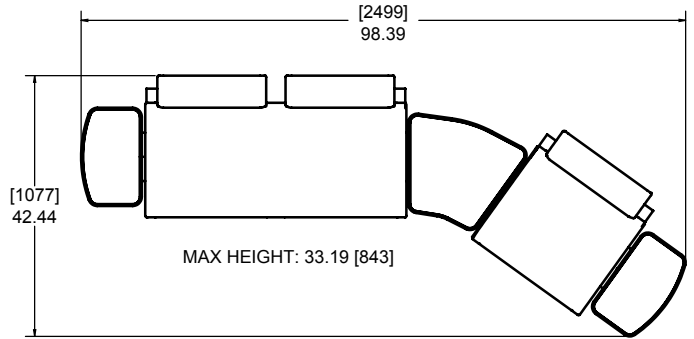

Upholstered Bench

Upholstered Bench - 2+1 - Seat Arrangement w/ Wedge Union Table and End Tables

612-300-215

Upholstered Bench - 3+1 - Seat Arrangement w/ Wedge Union Table

612-300-218