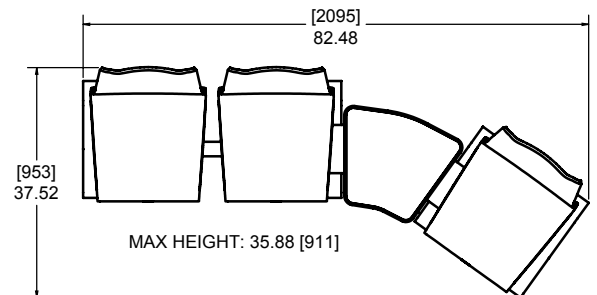

Hard Seat Bench - 2+1 - Seat Arrangement w/ Wedge Union Table and End Tables

612-300-204