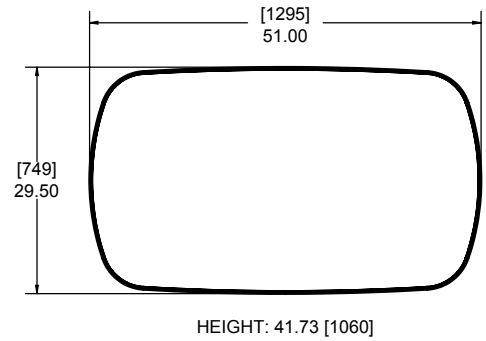

Circular Ball Storage Table (3 levels, 18 balls)

612-300-249

Inline Narrow Ball Storage Table (3 levels, 12 balls)

612-300-250

Inline Wide Ball Storage Table (3 levels, 24 balls)

612-300-251

Wedge Ball Storage Table (3 levels, 12 balls)