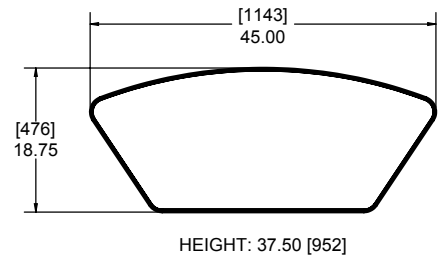

Ball Rack & Personal Storage Option Tables

Wedge Table (w/ Coat Hook Option) for Sofa/Bench Seat

612-300-247