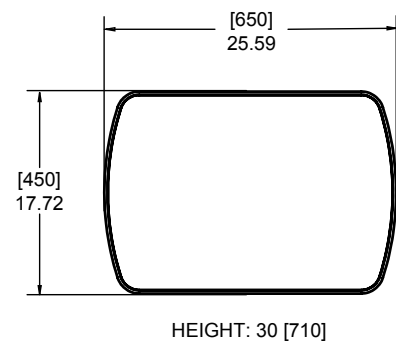

MAX HEIGHT: 36.46 [926]

Stool - Bar Height, Swivel, Bolt Down

612-300-228

MAX HEIGHT: 37.91 [962]

Stool - Bar Height, Swivel, Free Standing

612-300-229

MAX HEIGHT: 37.91 [962]

Navajo Red

Small Modular Coffee Table

612-300-231

Arrow Variable Height Table, Free Standing

612-300-235

Personal Table

612 300 299

Cocktail & Party Tables

4-Seat Rectangular Table, Cocktail Top Height, Bolt Down