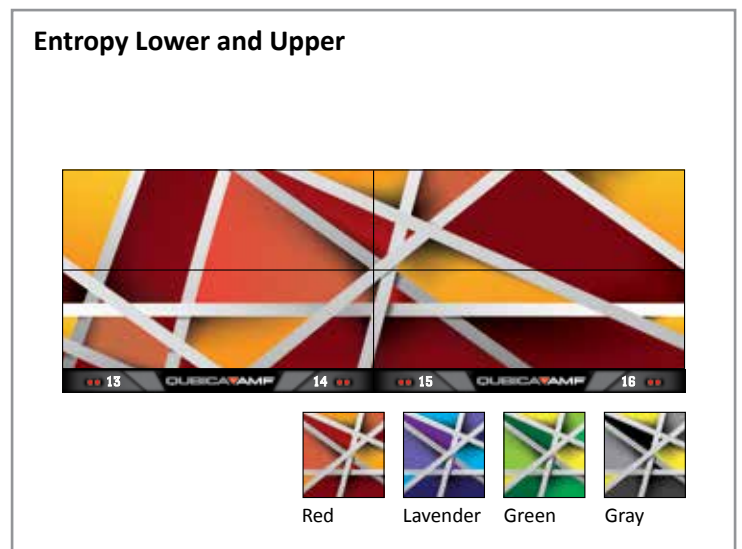

 Orange

 Green British

 Blue

 Gray

Harmony Masking Unit

Masking Unit Dimensions

Masking Unit Collection

Elements Lower

Blue Amber Green Sienna

Elements Lower and Upper

Blue Amber Green Sienna

Techno Lower

Blue Bronze Green

Techno Lower and Upper

Blue Bronze Green

Maze Lower