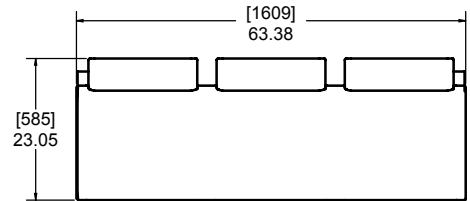

MAX HEIGHT: 33.19 [843]

Inline Upholstered Bench - 2-Seat Arrangement

612-300-212

MAX HEIGHT: 33.19 [843]

Upholstered Bench - 1-Seat Arrangement

612-300-211

MAX HEIGHT: 33.19 [843]

Upholstered Bench