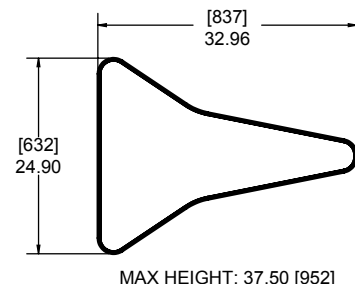

MAX HEIGHT: 36.46 [926]

Stool - Bar Height, Swivel, Bolt Down

612-300-228

MAX HEIGHT: 37.91 [962]

Stool - Bar Height, Swivel, Free Standing

612-300-229

MAX HEIGHT: 37.91 [962]

Navajo Red

Small Modular Coffee Table

612-300-231

Arrow Variable Height Table, Free Standing

612-300-235

Personal Table

612 300 299

Cocktail & Party Tables

4-Seat Rectangular Table, Cocktail Top Height, Bolt Down