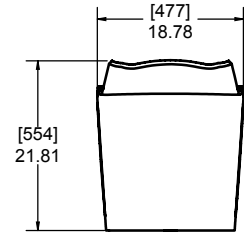

Chair - Table Height, Swivel, Bolt Down

612-300-225

MAX HEIGHT: 36.46 [926]

Chair- Table Height, Non-Swivel, Bolt Down

612-300-283

MAX HEIGHT: 36.46 [926]

Chair - Table Height, Non-Swivel, Free Standing

612-300-227

MAX HEIGHT: 36.46 [926]

Stool - Bar Height, Swivel, Bolt Down

612-300-228

MAX HEIGHT: 37.91 [962]

Stool - Bar Height, Swivel, Free Standing

612-300-229

MAX HEIGHT: 37.91 [962]

Navajo Red