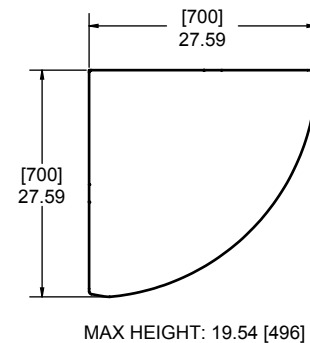

612-300-224