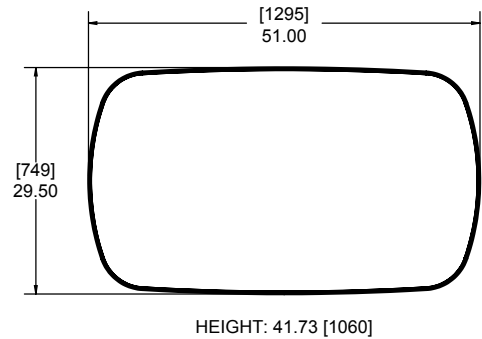

612-300-255

612-300-256