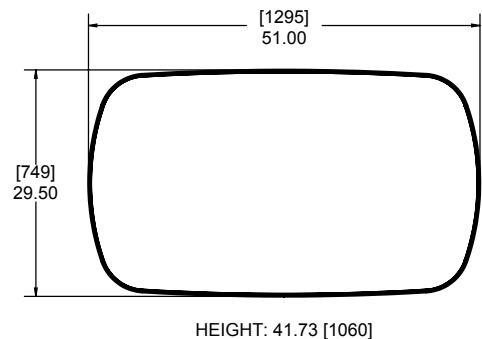

Concourse Tables

612-300-254

612-300-255

Concourse Table - Rectangular Top, Coat Hook Option

612-300-256