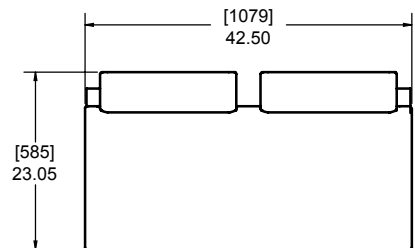

MAX HEIGHT: 33.19 [843]

Inline Upholstered Bench - 2-Seat Arrangement

612-300-212

MAX HEIGHT: 33.19 [843]

Upholstered Bench - 1-Seat Arrangement

612-300-211

MAX HEIGHT: 33.19 [843]

Upholstered Bench