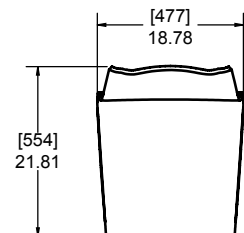

Chair - Table Height, Swivel, Bolt Down

612-300-225

MAX HEIGHT: 36.46 [926]

Chair- Table Height, Non-Swivel, Bolt Down

612-300-283

MAX HEIGHT: 36.46 [926]

Chair - Table Height, Non-Swivel, Free Standing

612-300-227

MAX HEIGHT: 36.46 [926]

Stool - Bar Height, Swivel, Bolt Down

612-300-228

MAX HEIGHT: 37.91 [962]

Stool - Bar Height, Swivel, Free Standing

612-300-229

MAX HEIGHT: 37.91 [962]

Navajo Red