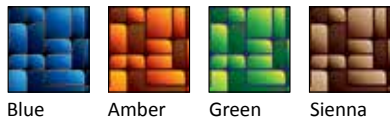

 Orange

 Green British

 Blue

 Gray

Harmony Masking Unit

Masking Unit Dimensions

Masking Unit Collection

Elements Lower

Blue Amber Green Sienna

Elements Lower and Upper

Blue Amber Green Sienna

Techno Lower

Blue Bronze Green

Techno Lower and Upper

Blue Bronze Green

Maze Lower