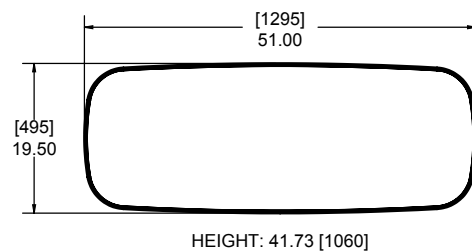

612-300-250