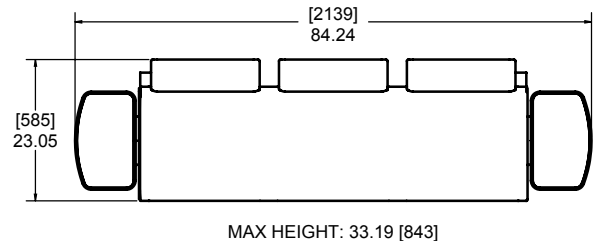

Upholstered Bench

Inline Upholstered Bench - 3-Seat Arrangement w/ End Tables

612-300-216

612-300-217