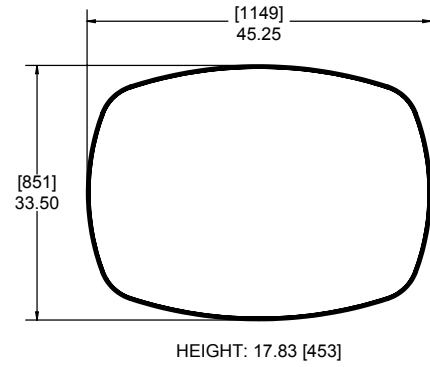

Coffee & Personal Tables

Medium Coffee Table

612-300-232

Medium Modular Coffee Table