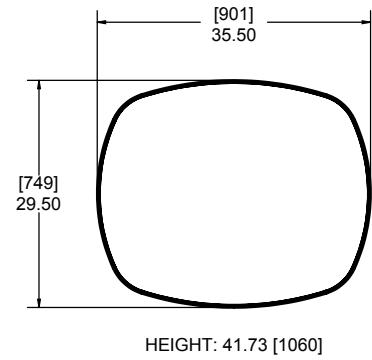

Cocktail & Party Tables

Cocktail Table, High Top, Free Standing

612-300-243

Cocktail Table, High Top, Bolt Down