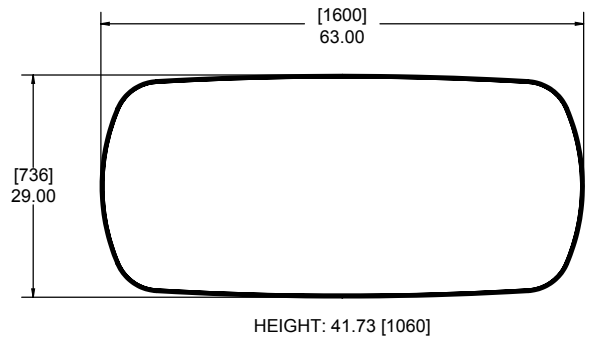

612-300-237

6-Seat Rectangular Table, Cocktail Top Height, Bolt Down

612-300-238