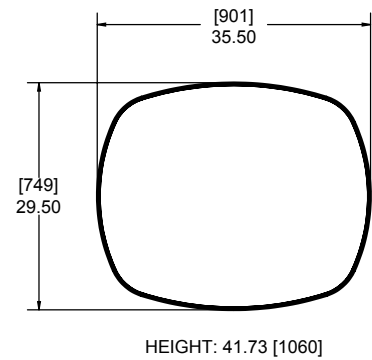

612-300-244