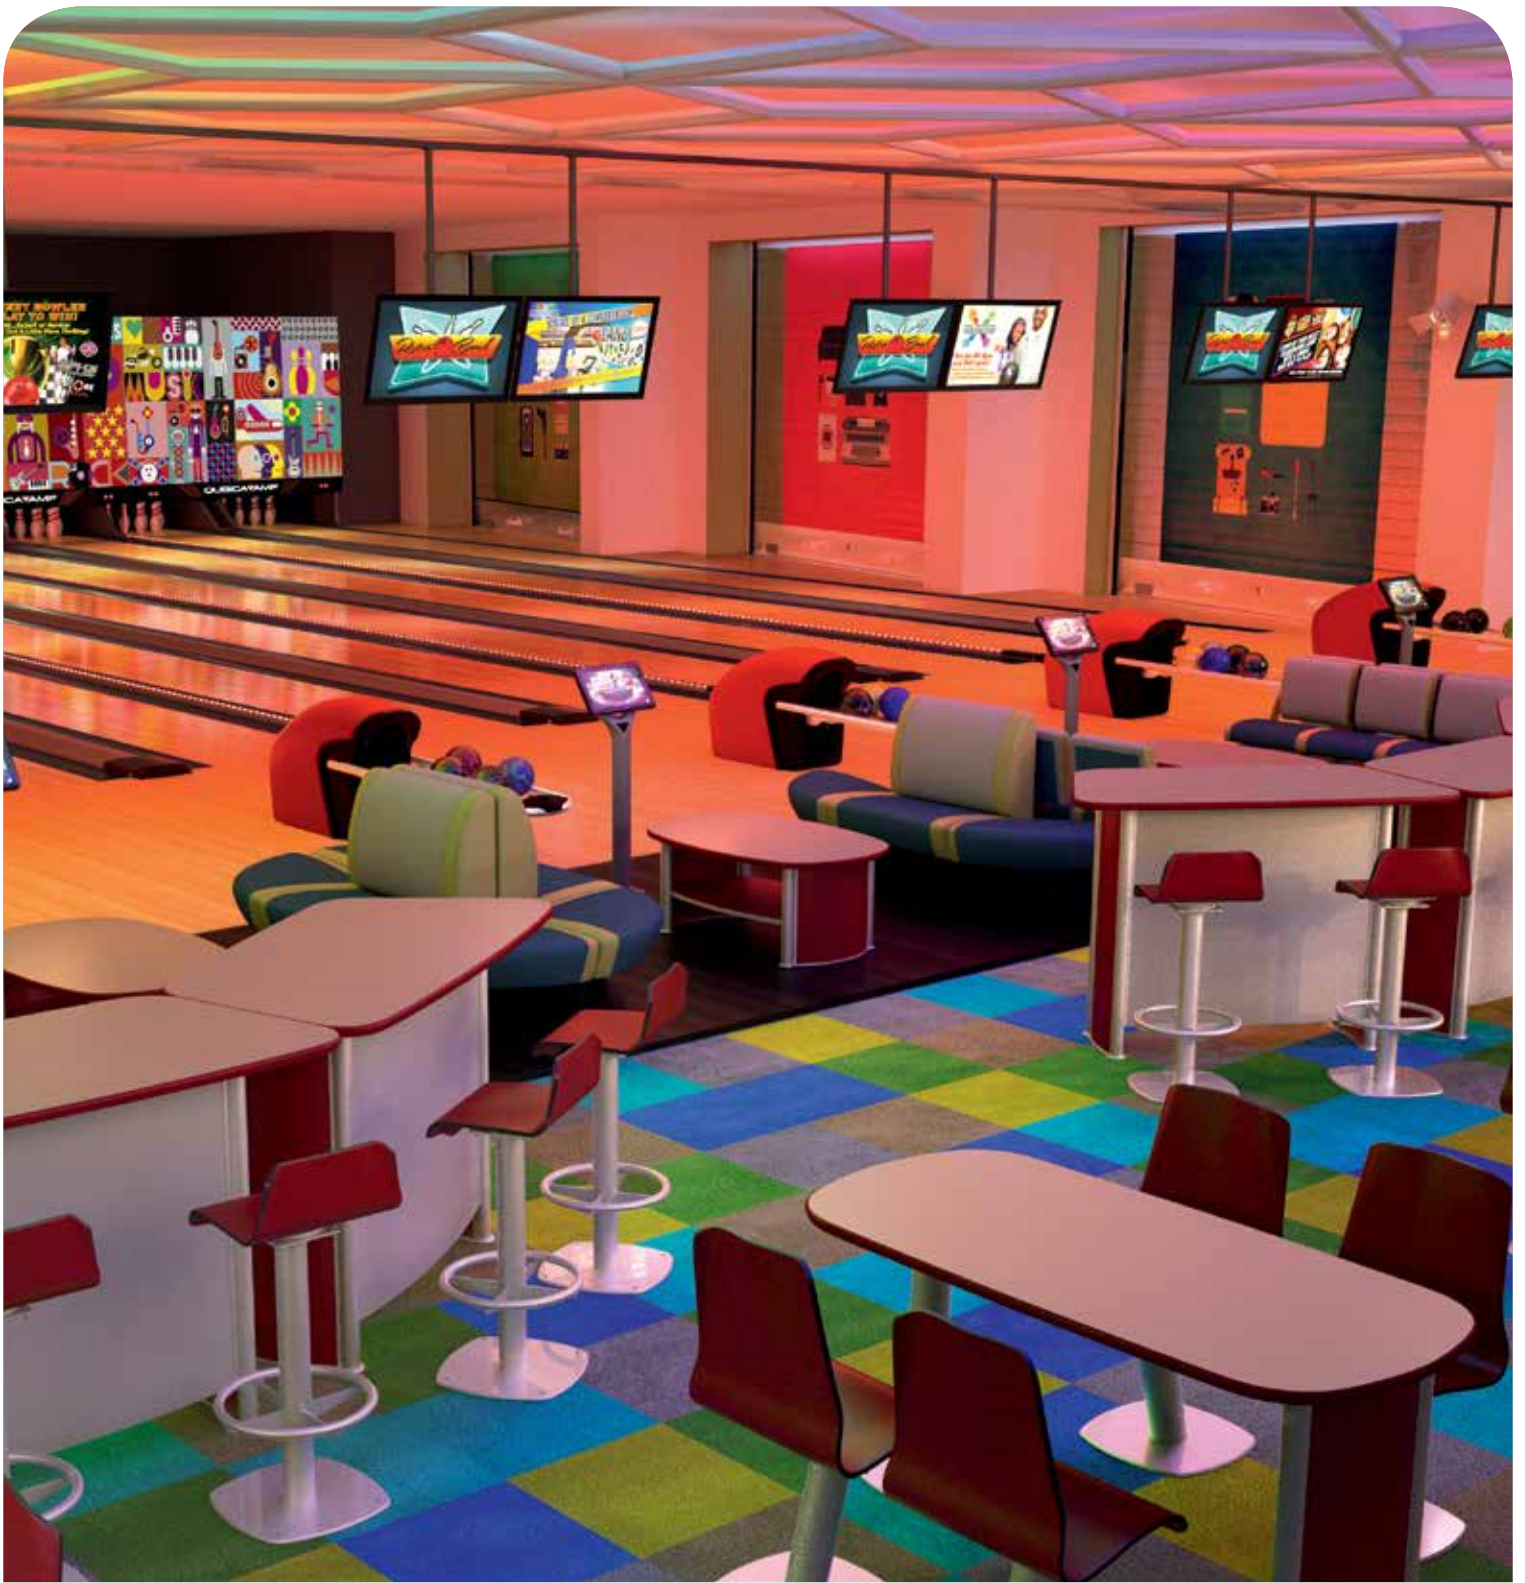

Harmony Furniture Collection