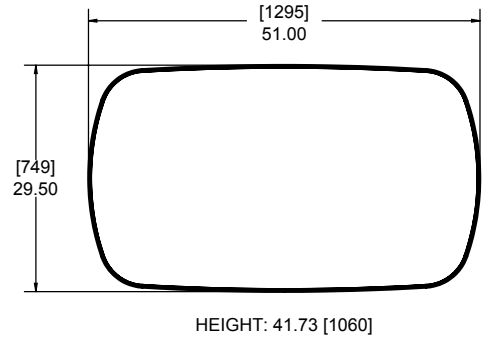

612-300-252

Arrow Fixed Height Table, Bolt Down

612-300-253

Concourse Tables

Concourse Table - Rectangular Top, Ball Storage Option (3 levels, 12 balls)

612-300-254

Concourse Table - Rectangular Top, Shelves Option