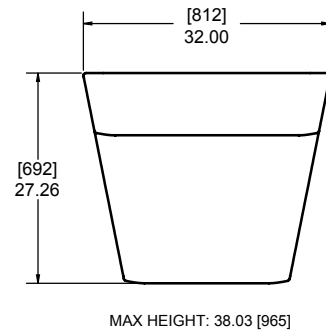

612-300-223

Upholstered Sofa - Quarter Round Element