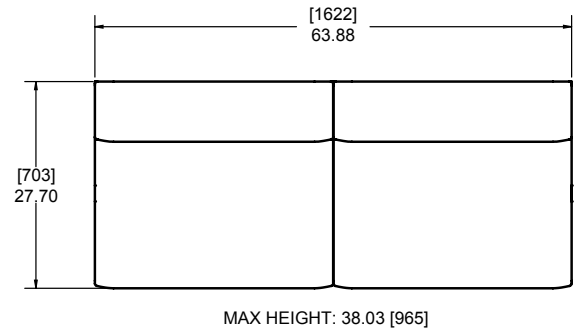

2/3 Element Arrangements

Upholstered Sofa - Straight + Straight Elements Arrangement

612-300-270

612-300-271