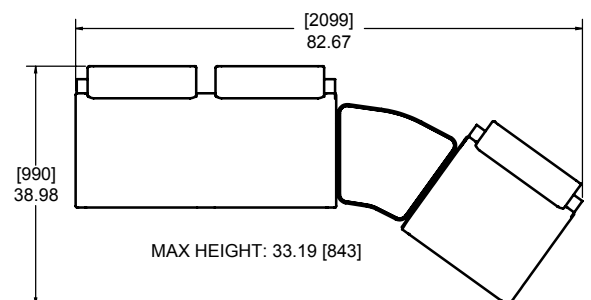

MAX HEIGHT: 33.19 [843]

Inline Upholstered Bench - 2-Seat Arrangement

612-300-212

MAX HEIGHT: 33.19 [843]

Upholstered Bench - 1-Seat Arrangement

612-300-211

MAX HEIGHT: 33.19 [843]

Upholstered Bench

Inline Upholstered Bench - 3-Seat Arrangement w/ End Tables

612-300-216

Upholstered Bench - 2-Seat Arrangement w/ End Tables

612-300-217

Upholstered Bench - 2+1 -Seat w/ Wedge Union Table Arrangement

612-300-214