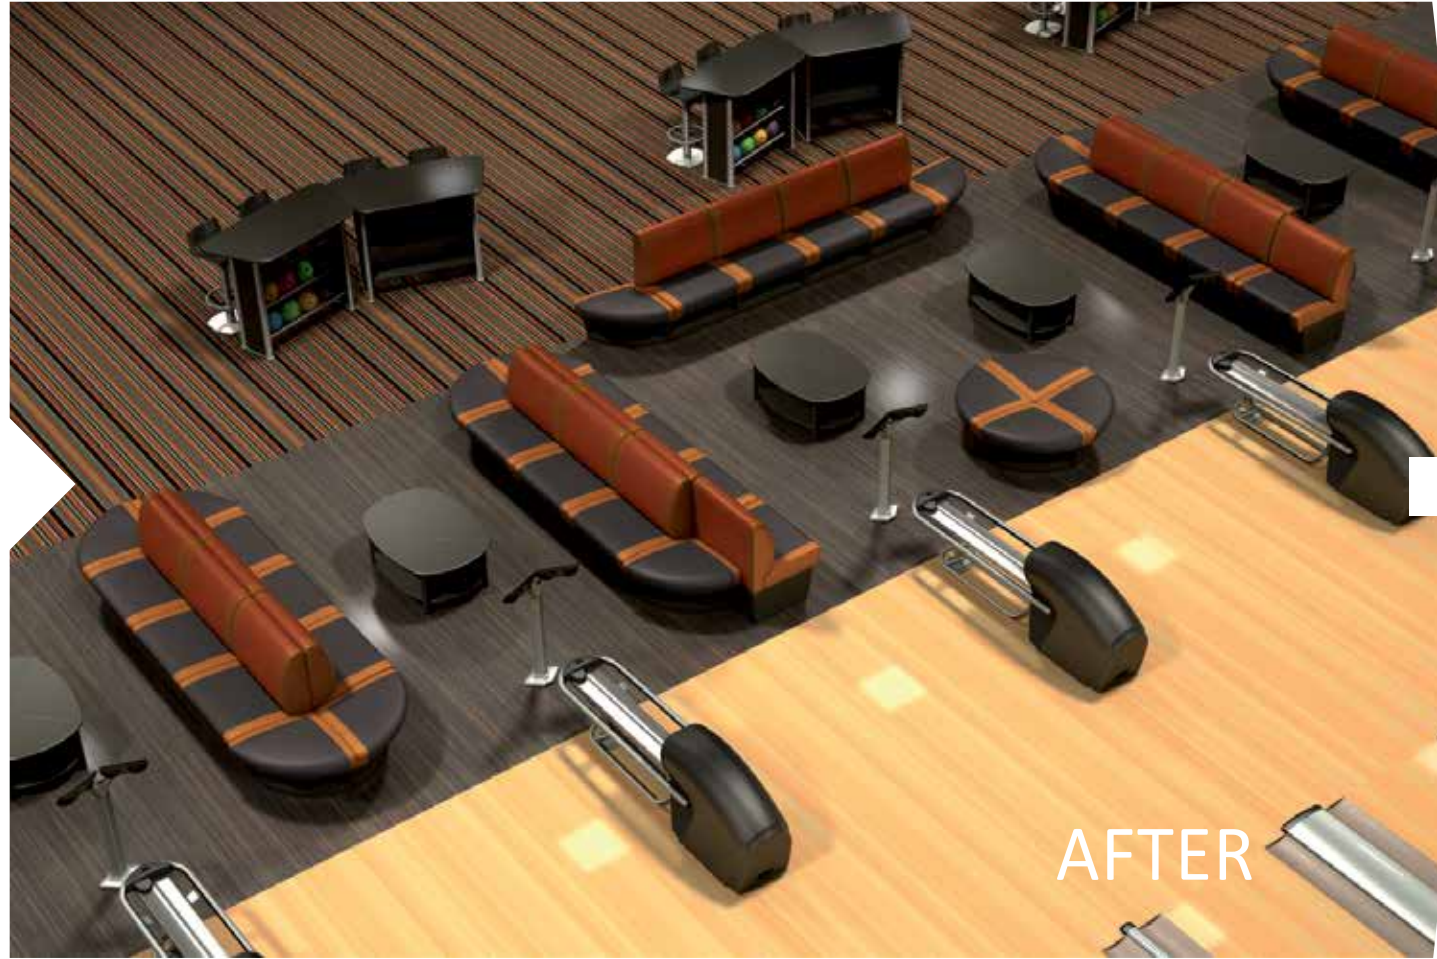

Reconfigure. Rearrange. Repurpose.

15' settee area - Layout reconfiguration example from a 2 lane to 4 lane and 6 lane arrangement

- Harmony
- Designed to accommodate your diverse customers' needs