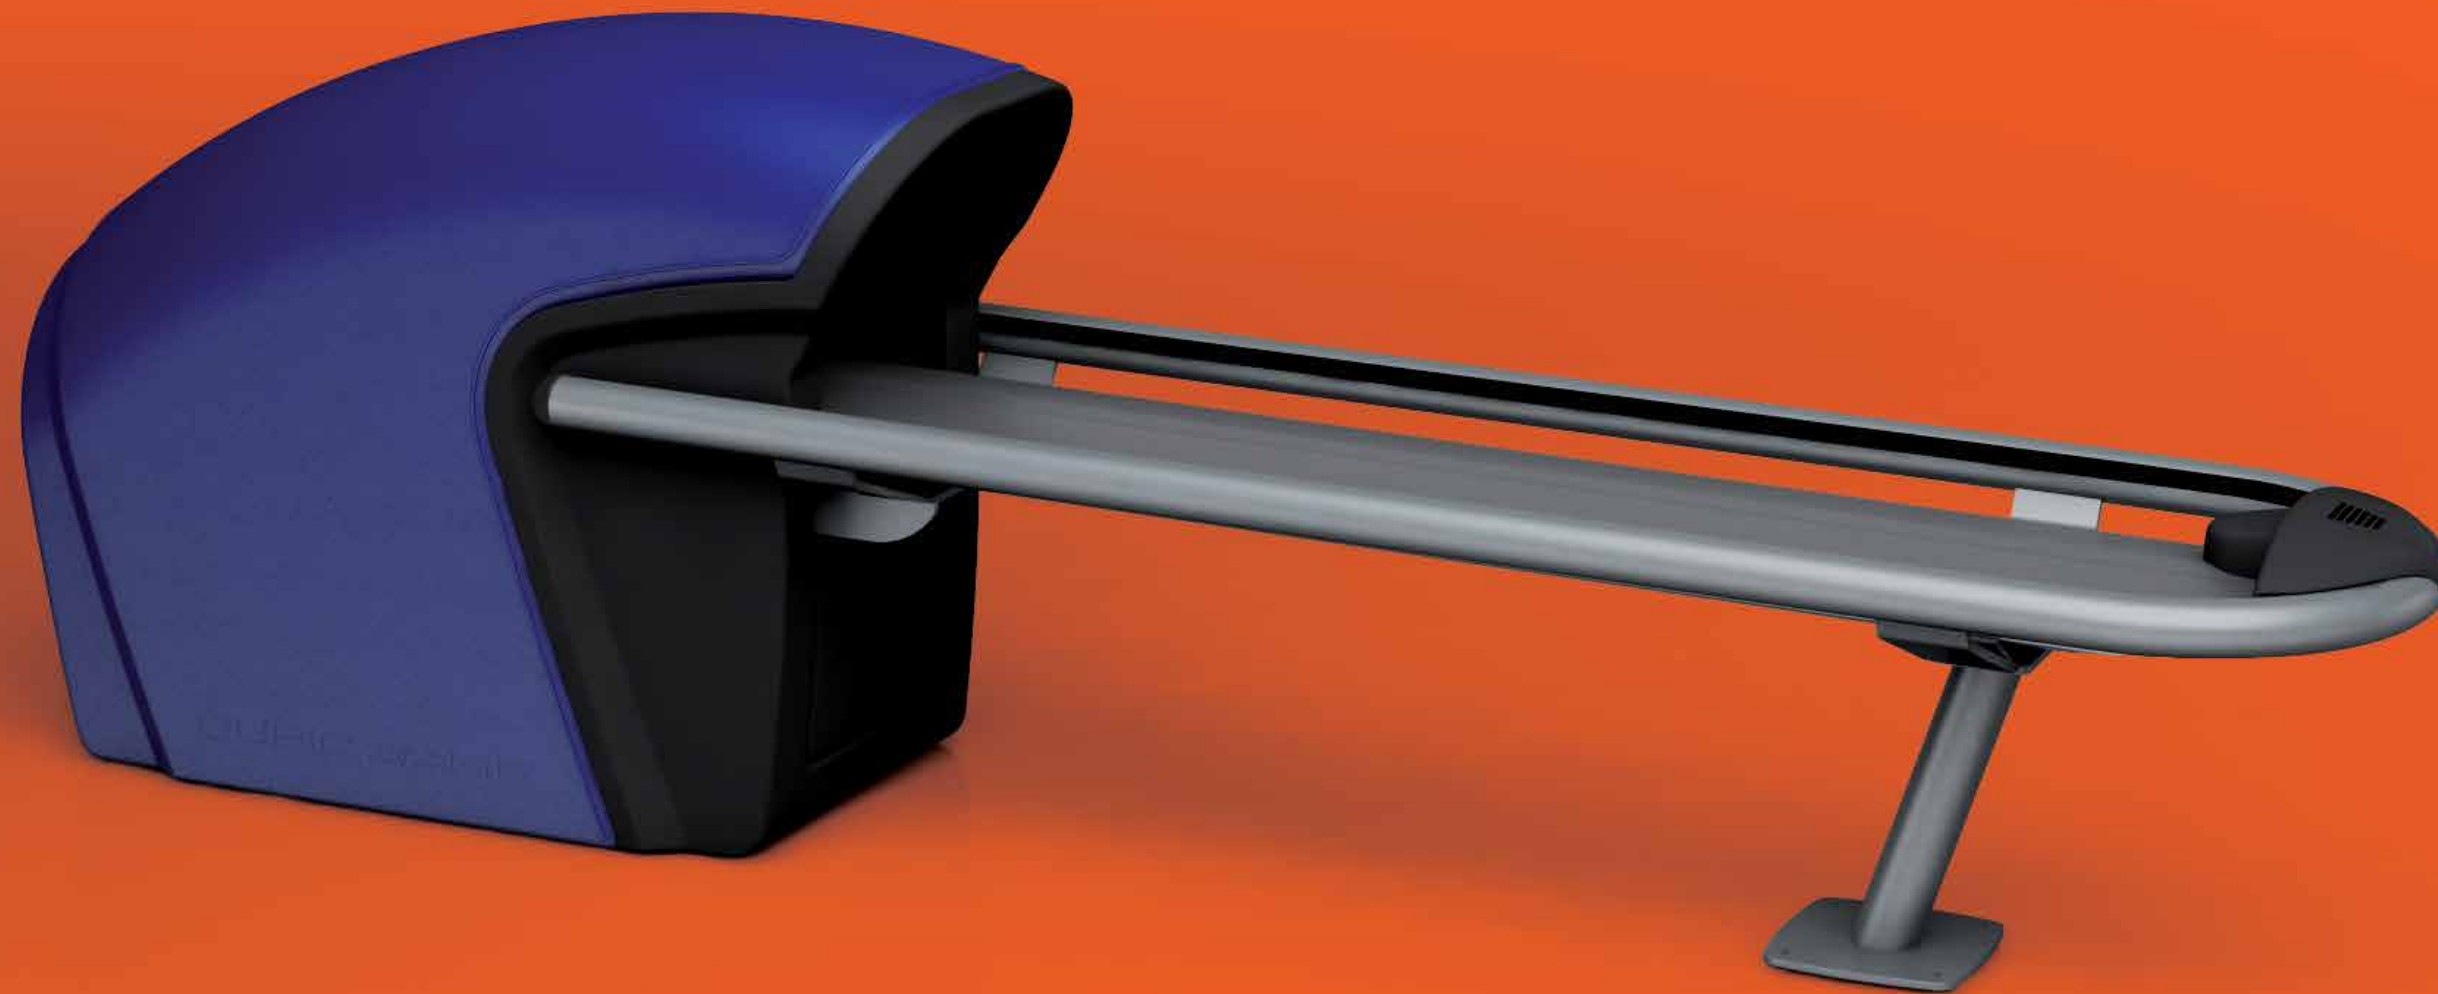

US patents pending for elements of the Energy line of furniture

- Harmony

- Designed to match your vision style and center needs

The Harmony Furniture Collection

Durability, style and functionality

Tables and ball racks, laminate tops and shelves uniquely made of metal structure and higher quality laminate material.

On-Lane Ball Rack or Storage Table

Its wedge shape perfectly fits in between the sofas and curved benches. For bowlers it's easier to access house balls or find space for their personal items. It also helps to avoid congestion in the bowler's area, providing a clean look and better bowler experience.